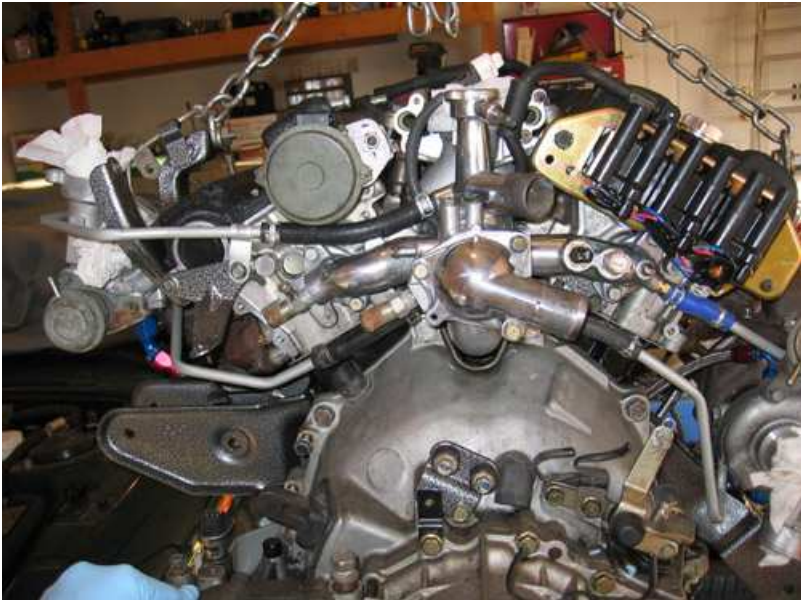

## 6G74 3.5L Engine Miscellaneous Pictures:

Last updated 12/24/05

3/28/05 10:06am

3/28/05 10:06am

Spacer I added to Exhaust so that I could use stock downpipe.

[6G74 Swap Main Page](#)  
[Home](#)