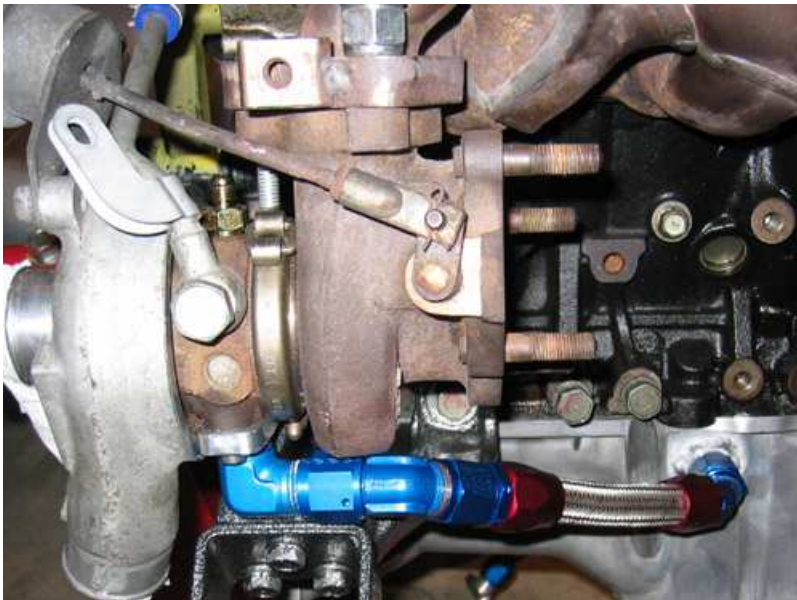

## 6G74 3.5L Engine Miscellaneous Pictures:

Last updated 12/24/05

3/28/05 10:06am

3/28/05 10:06am

Spacer I added to Exhaust so that I could use stock downpipe.

[6G74 Swap Main Page](#)  
[Home](#)