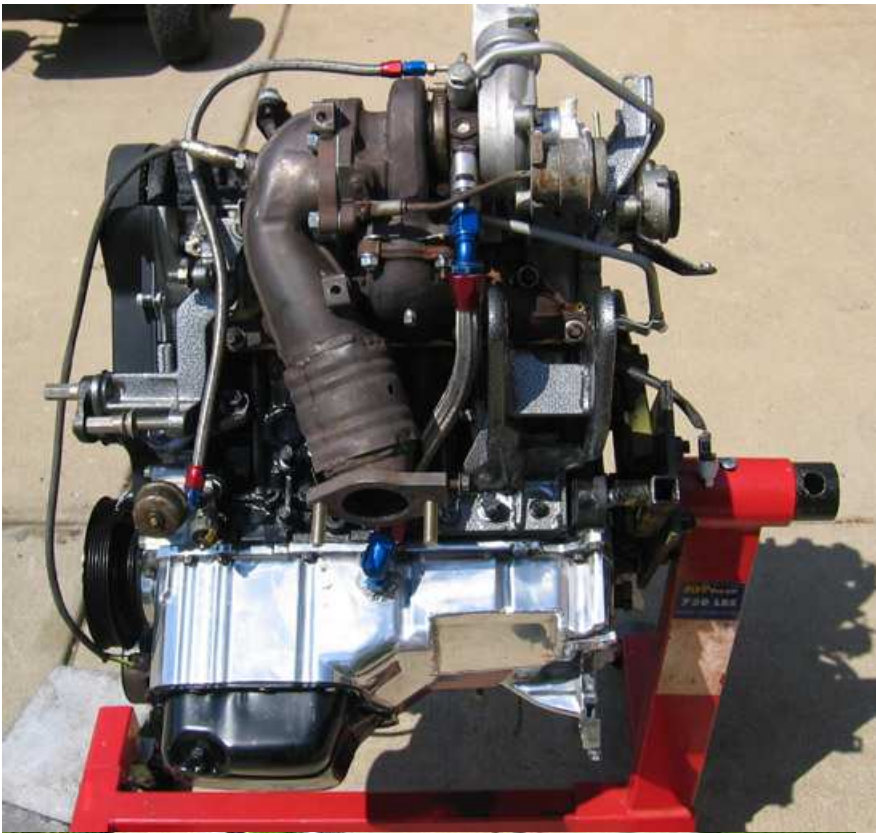

## 6G74 3.5L Engine Miscellaneous Pictures:

Last updated 12/24/05

3/28/05 10:06am

3/28/05 10:06am

Spacer I added to Exhaust so that I could use stock downpipe.

[6G74 Swap Main Page](#)  
[Home](#)